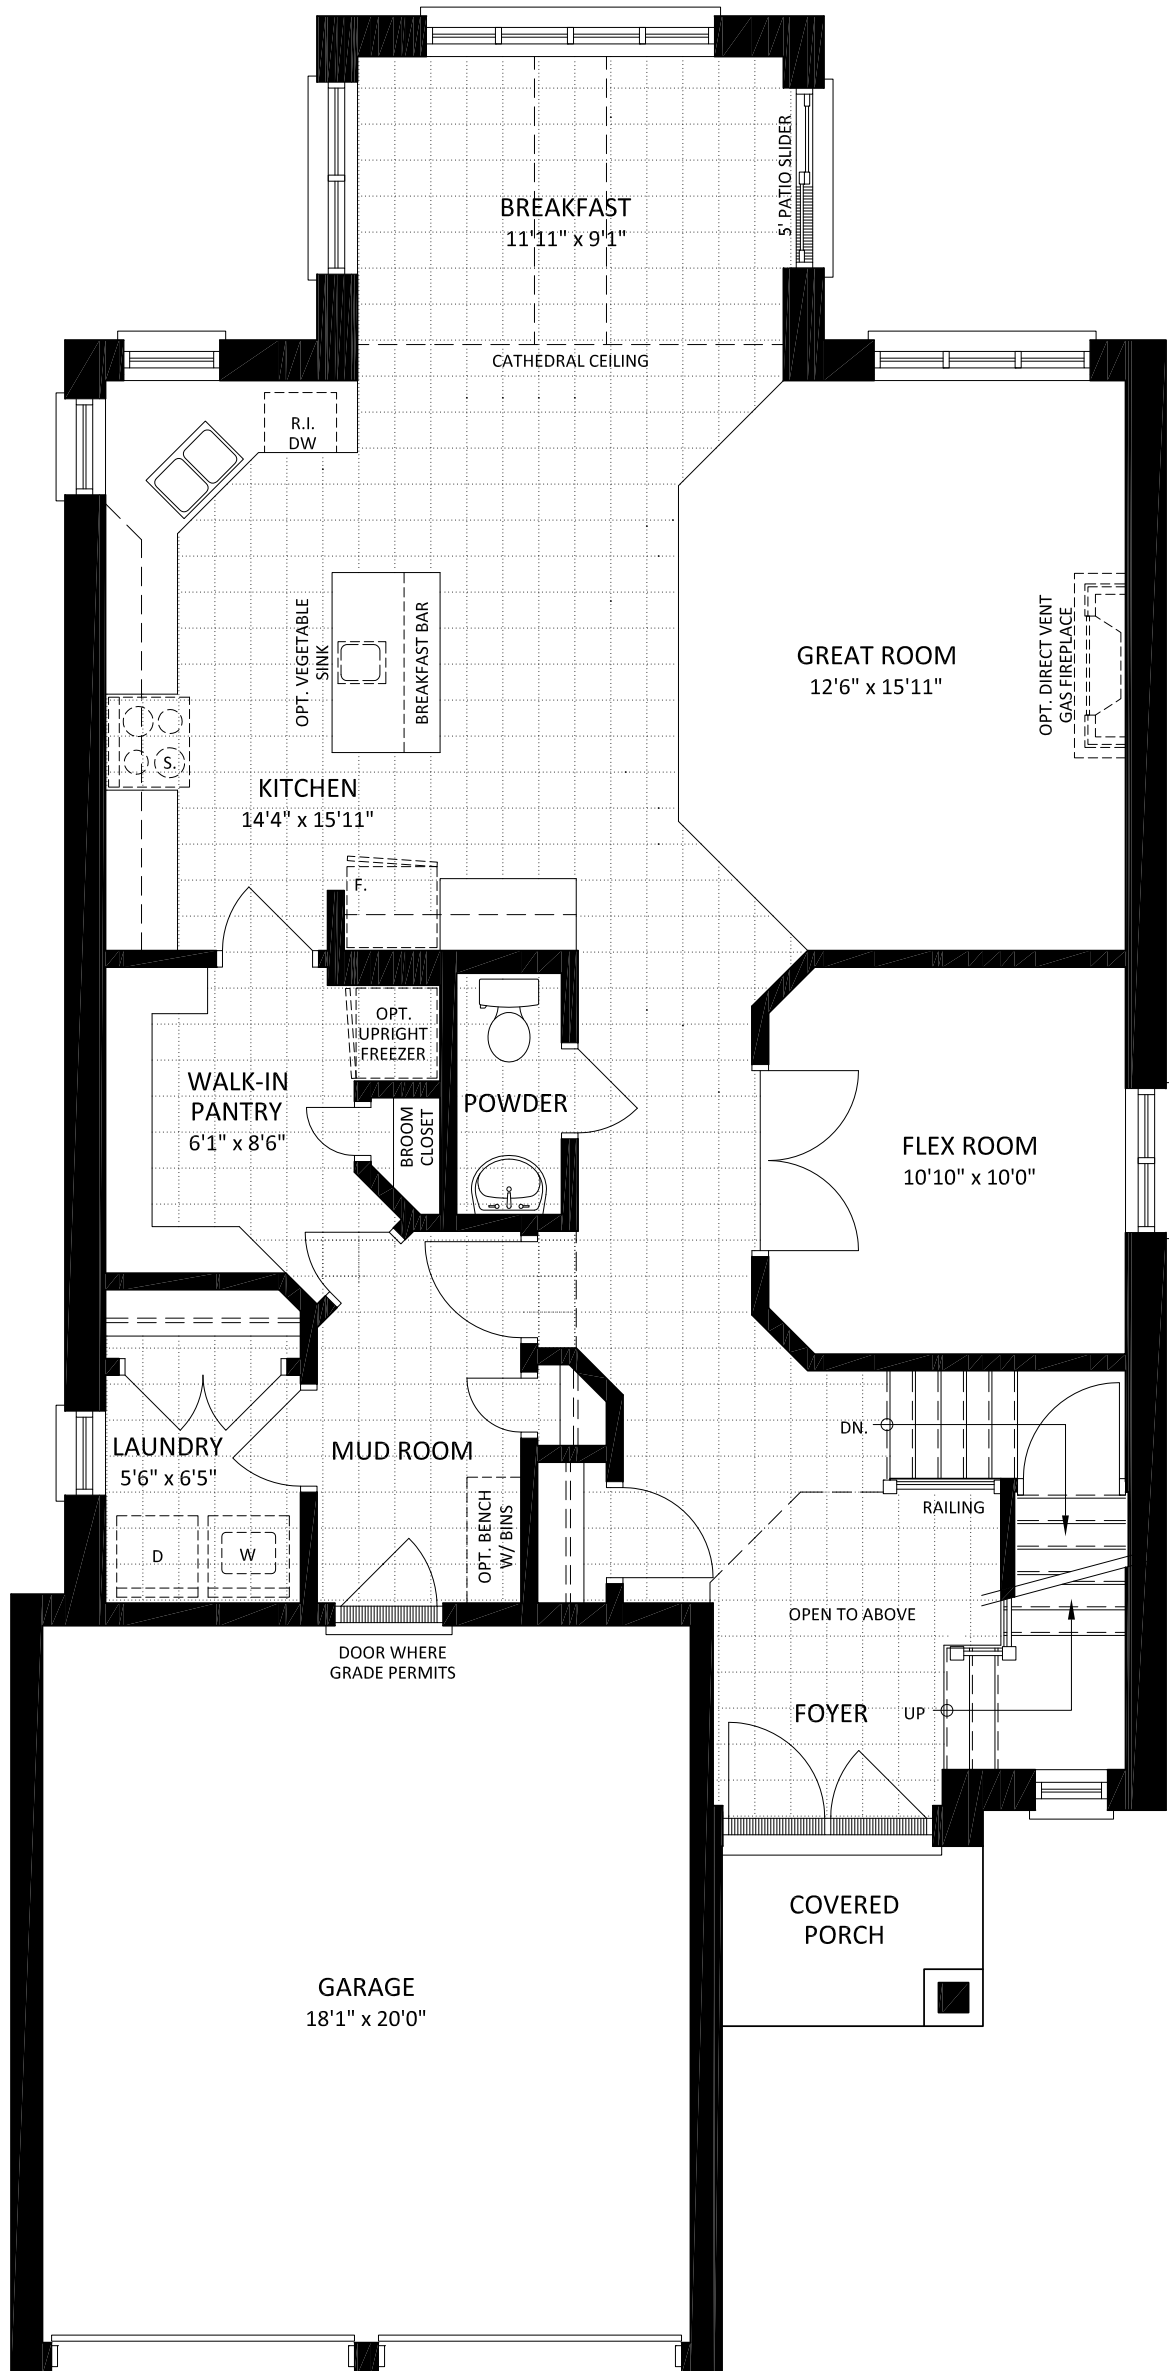

LYON - ELEVATION A
2466 sq.ft.

LYON - ELEVATION B

2456 sq.ft.

LYON - BASEMENT FLOOR PLAN

LYON - BASEMENT FLOOR PLAN

LYON - SECOND FLOOR PLAN

4 BEDROOM LAYOUT